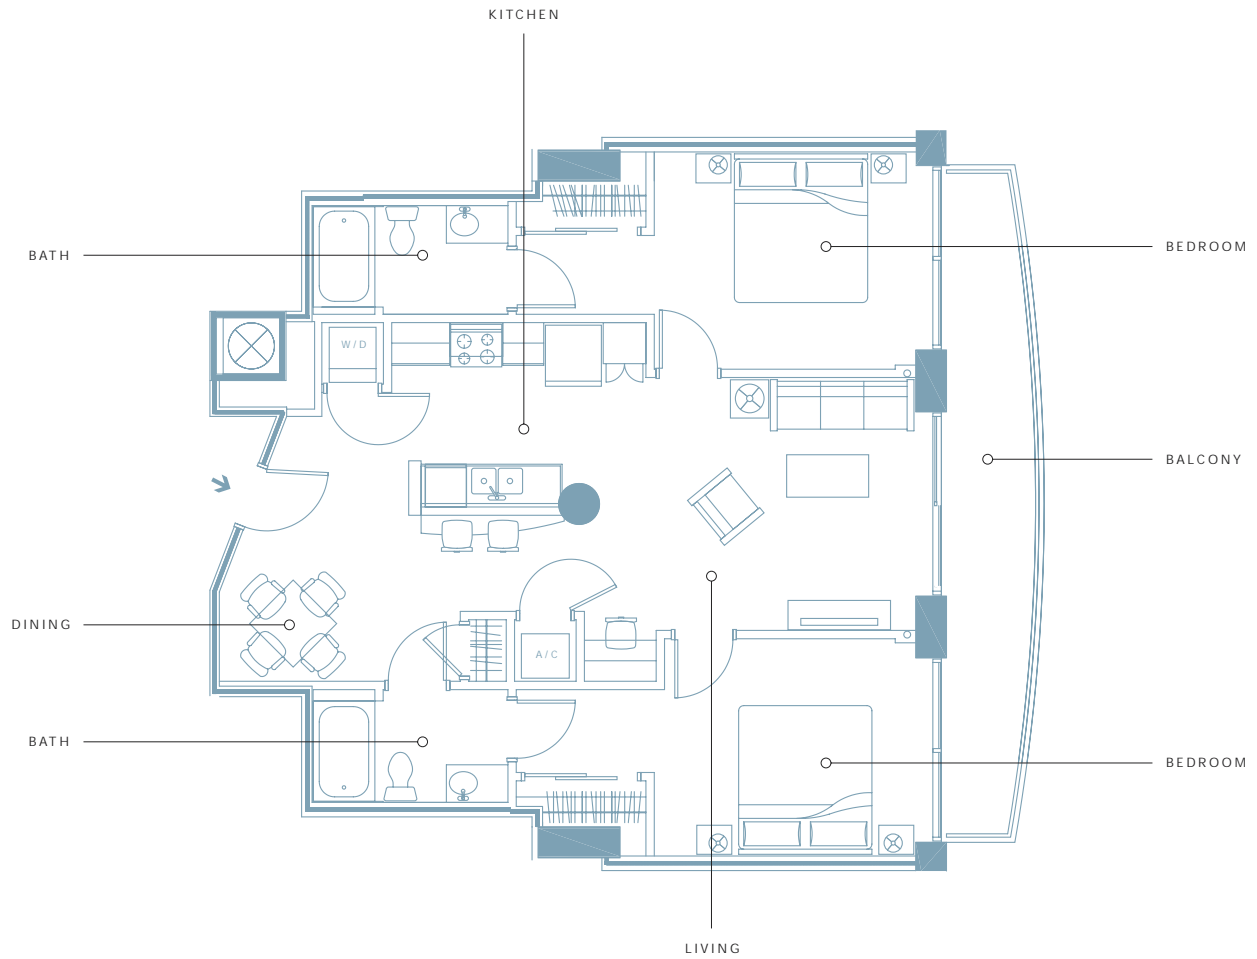

TWELVESM

HOTEL & RESIDENCES

FLOORS 19 - 23

FLOORS 7 - 16

[Also available on floors 17, 18, 24]

unit 1

two bedroom 1215 total sq.ft. / 1067 interior sq.ft.