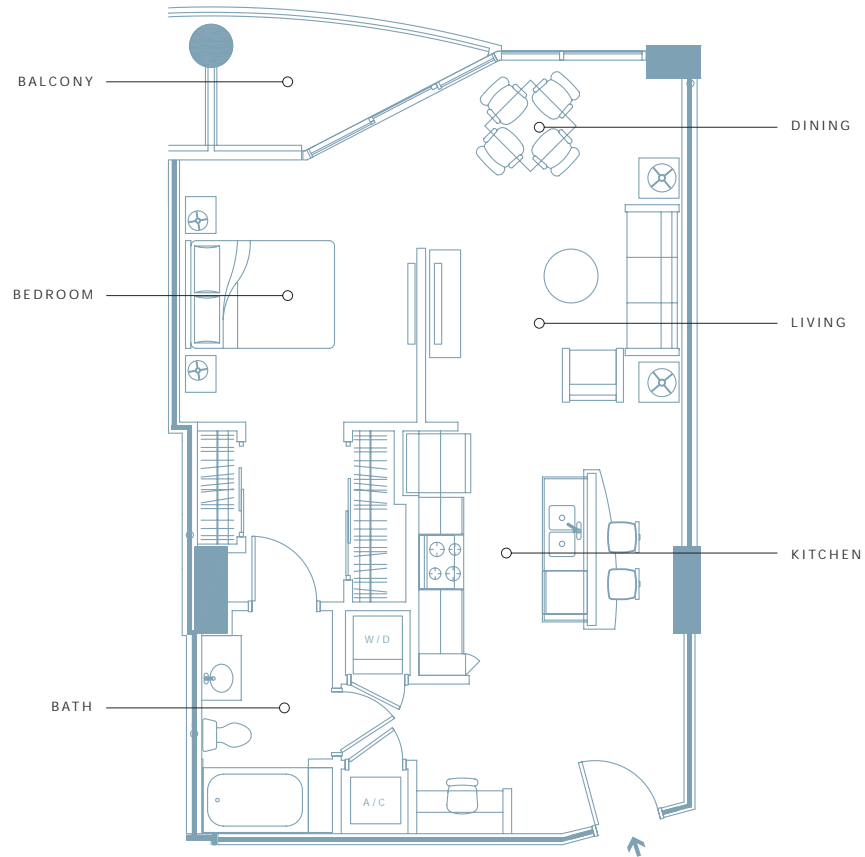

# TWELVE<sup>SM</sup>

HOTEL & RESIDENCES

FLOORS 19 - 23

FLOORS 8 - 16

[ Also available on floors 17, 18, 24 - 26 ]

## unit 10

one bedroom 875 total sq.ft. / 816 interior sq.ft.