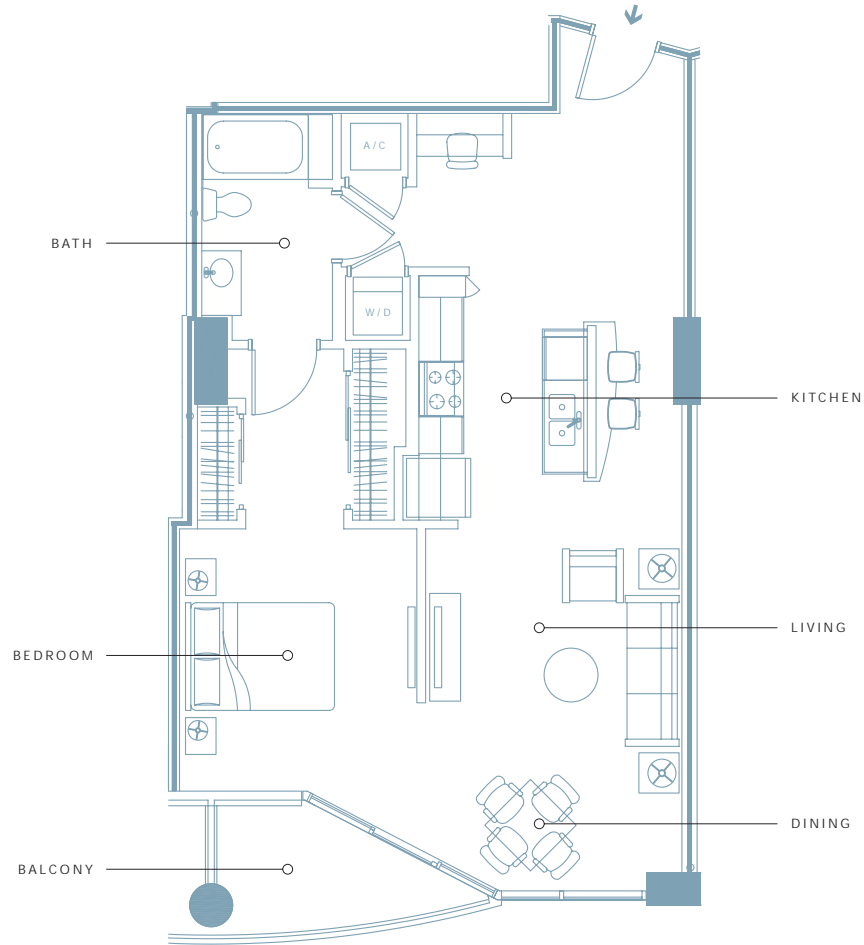

# TWELVE

HOTEL & RESIDENCES

FLOORS 19 - 23

FLOORS 7 - 16

[ Also available on floors 17, 18 ]

## unit 13

one bedroom 891 total sq.ft. / 832 interior sq.ft.