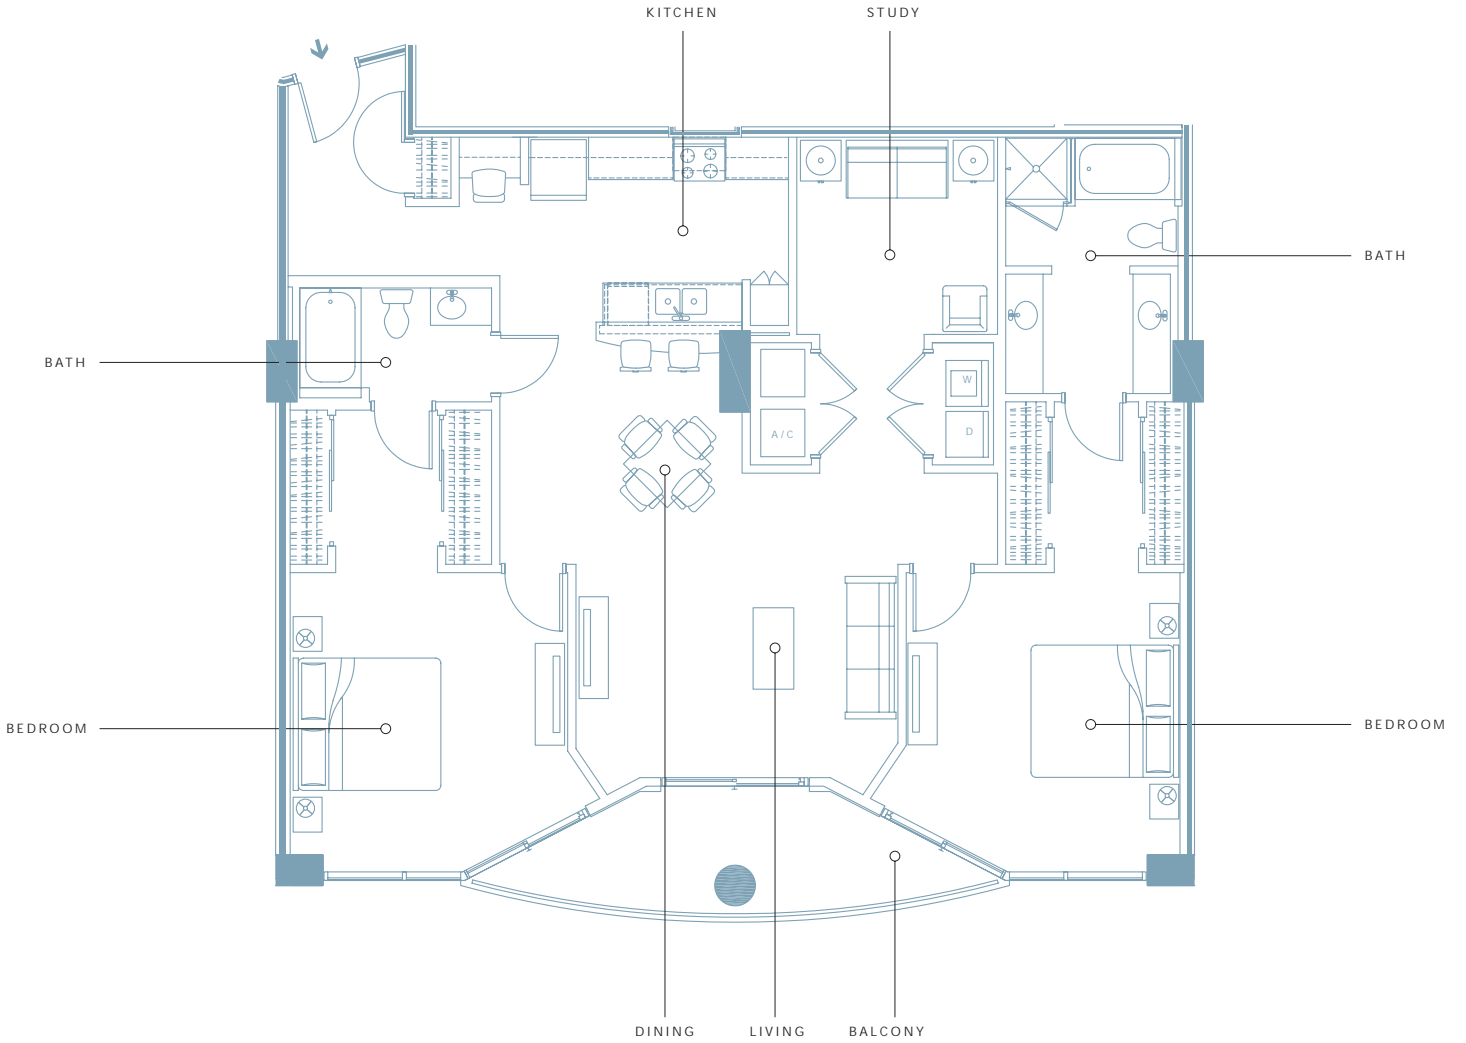

TWELVESM

HOTEL & RESIDENCES

unit 13S

two bedroom 1684 total sq.ft. / 1566 interior sq.ft.