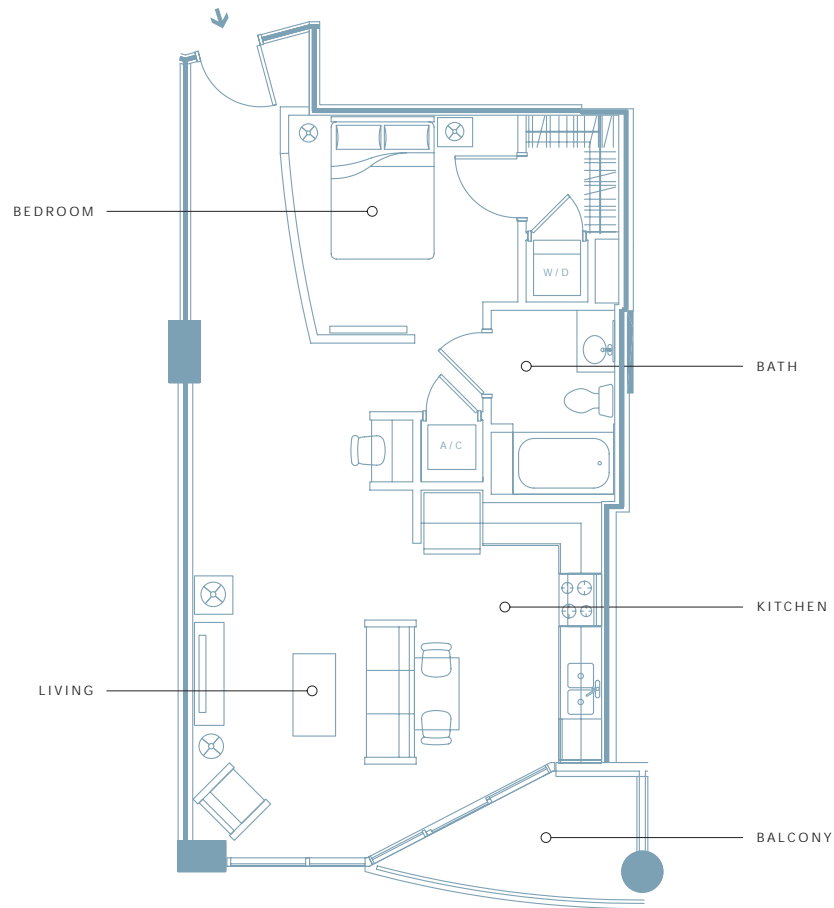

TWELVE

HOTEL & RESIDENCES

FLOORS 7 - 16

FLOORS 19 - 23

[Also available on floors 17, 18,]

unit 15

one bedroom 821 total sq.ft. / 755 interior sq.ft.