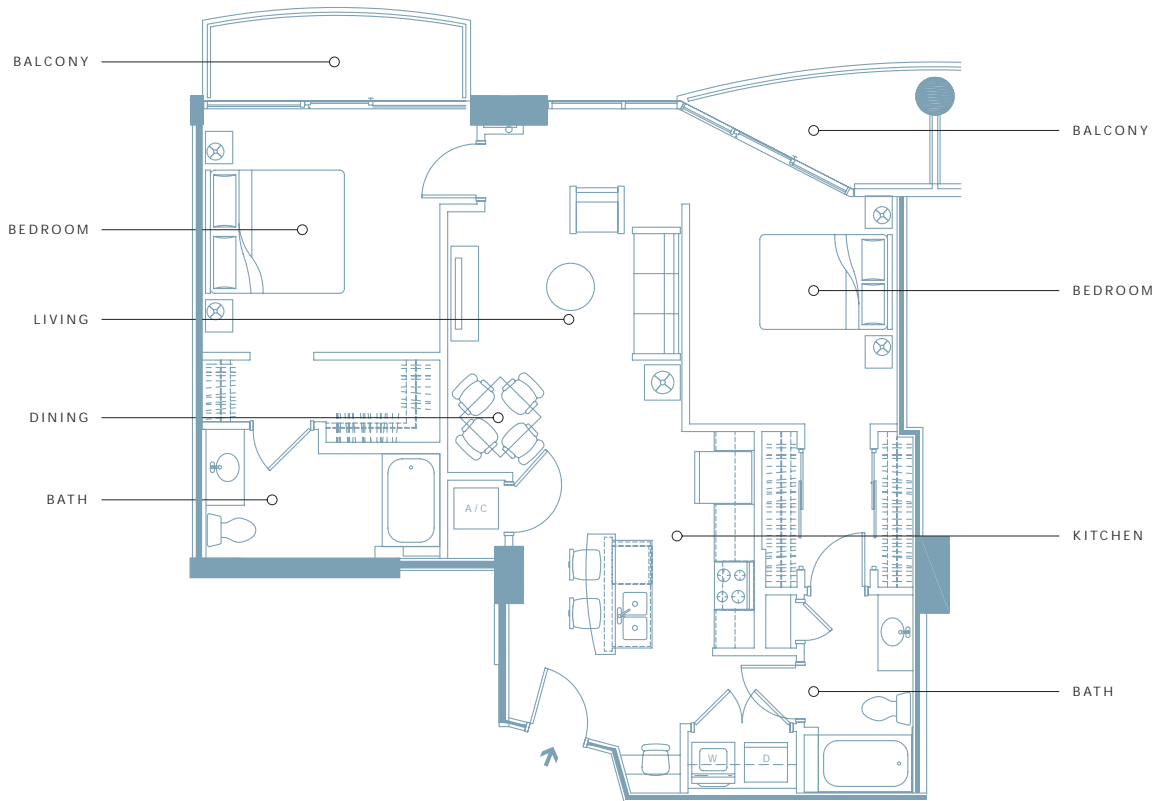

TWELVESM

HOTEL & RESIDENCES

unit 16

two bedroom 1246 total sq.ft. / 1121 interior sq.ft.