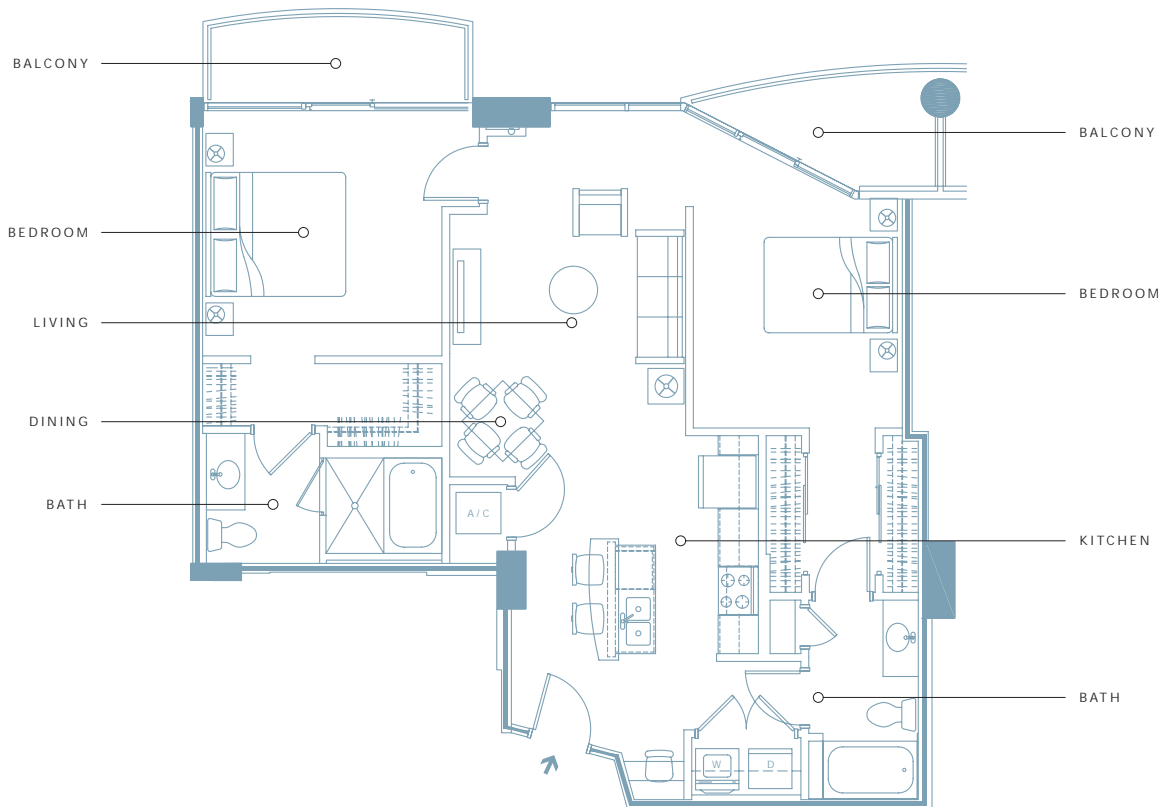

TWELVESM

HOTEL & RESIDENCES

[Also available on floors 17, 18, 24 - 26]

unit 16A

two bedroom 1246 total sq.ft. / 1121 interior sq.ft.