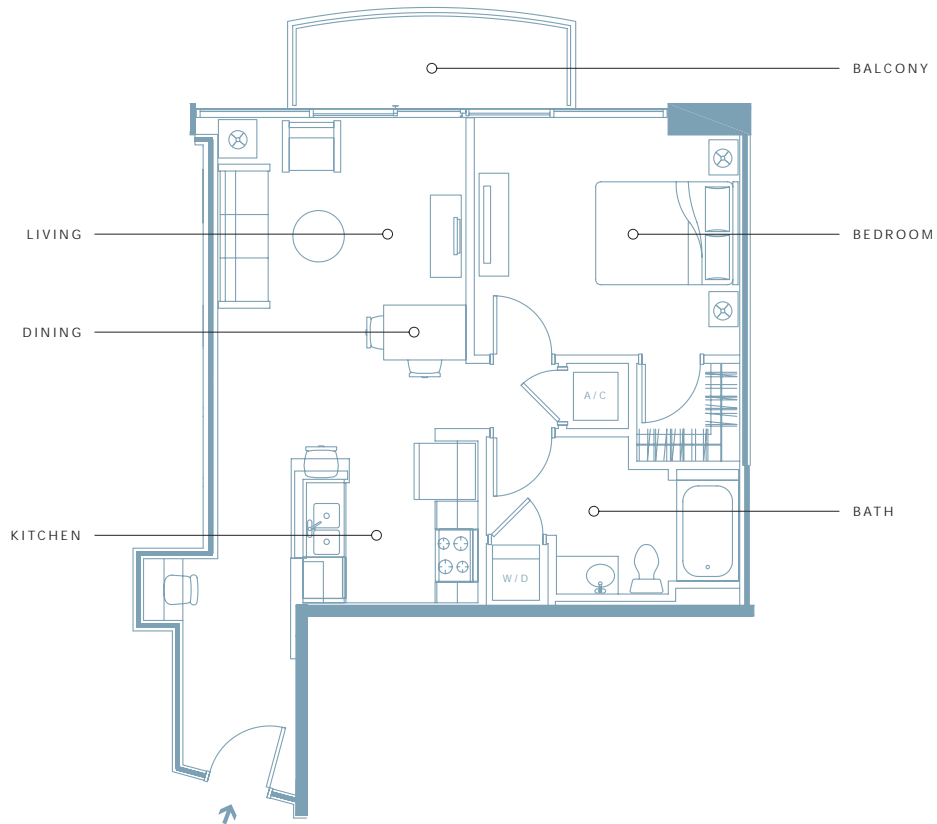

# TWELVE<sup>SM</sup>

HOTEL & RESIDENCES

[ Also available on floors 17, 18 ]  
Note: also available as unit 06 on floor 7 only

## unit 18

one bedroom 757 total sq.ft. / 691 interior sq.ft.