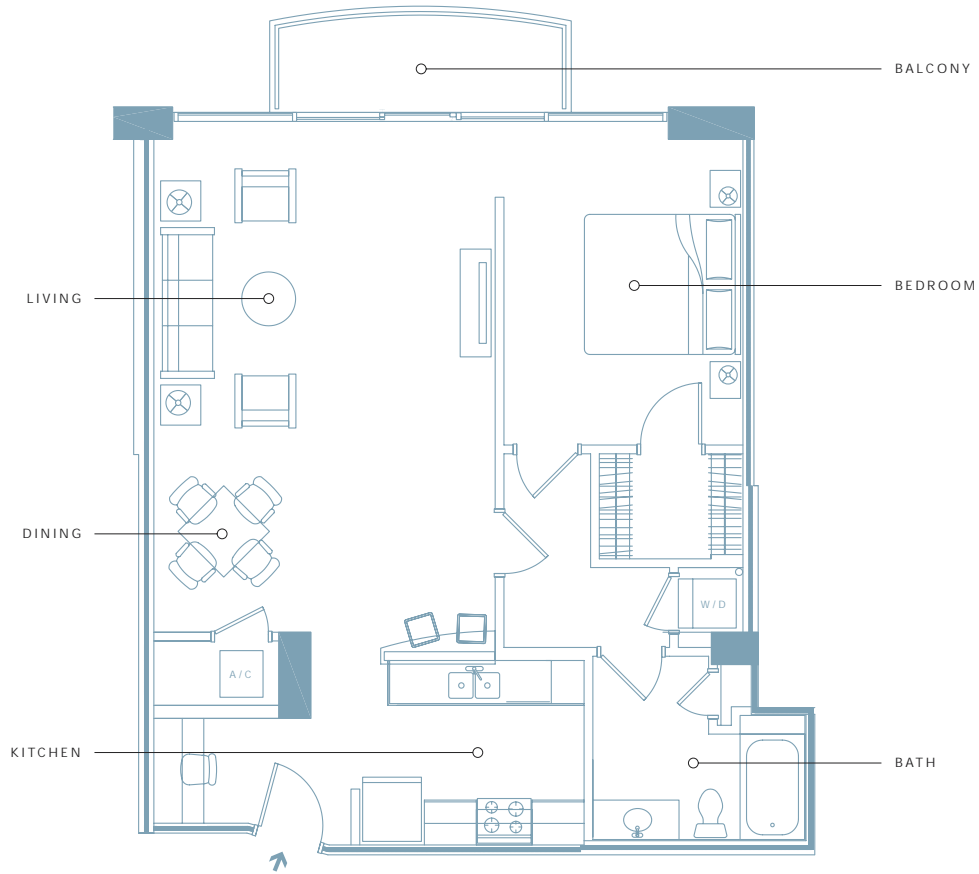

# TWELVE<sup>SM</sup>

HOTEL & RESIDENCES

## unit 18S

one bedroom 1041 total sq.ft. / 975 interior sq.ft.