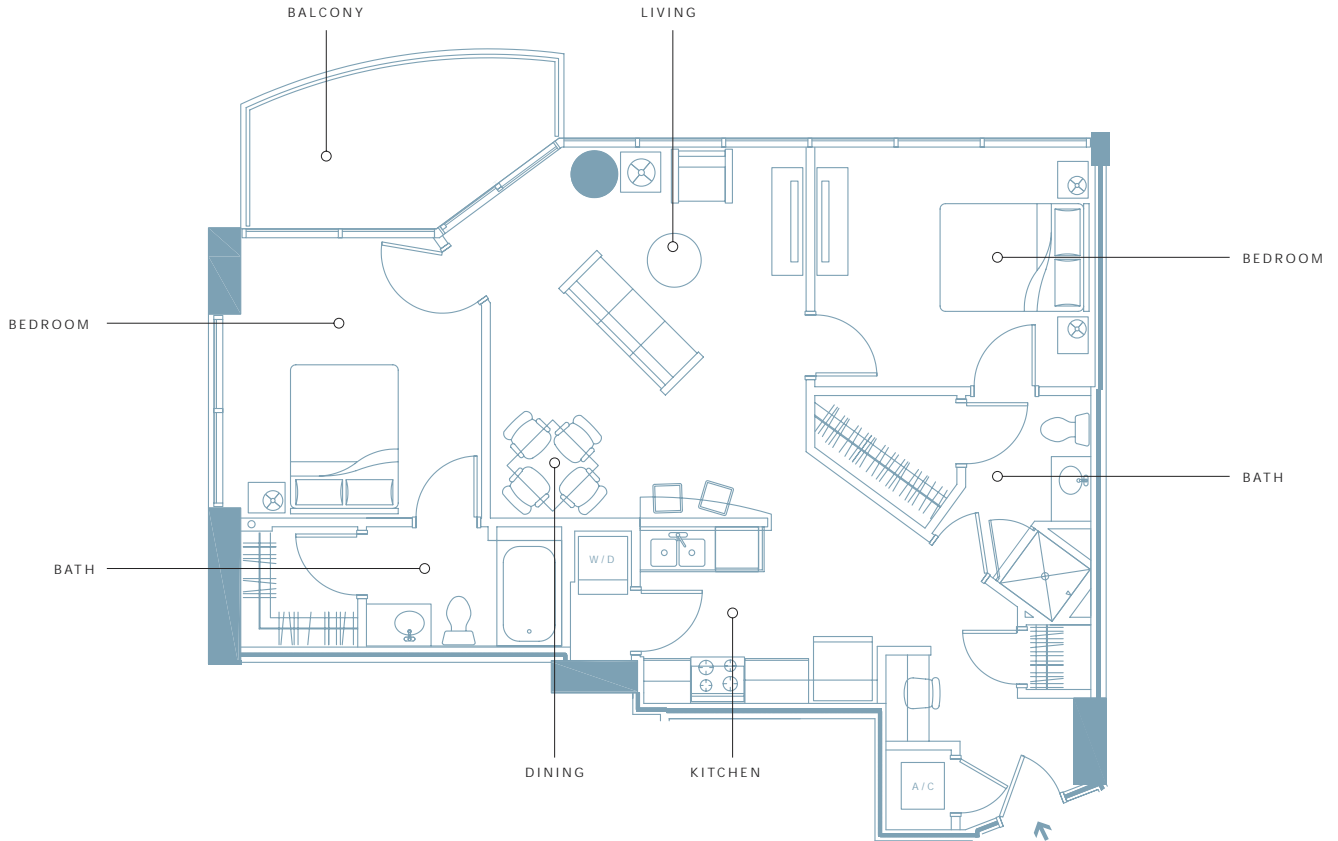

TWELVESM

HOTEL & RESIDENCES

[Also available on floors 17, 18, 24 - as unit 22 only]

unit 2

two bedroom 1147 total sq.ft. / 1045 interior sq.ft.