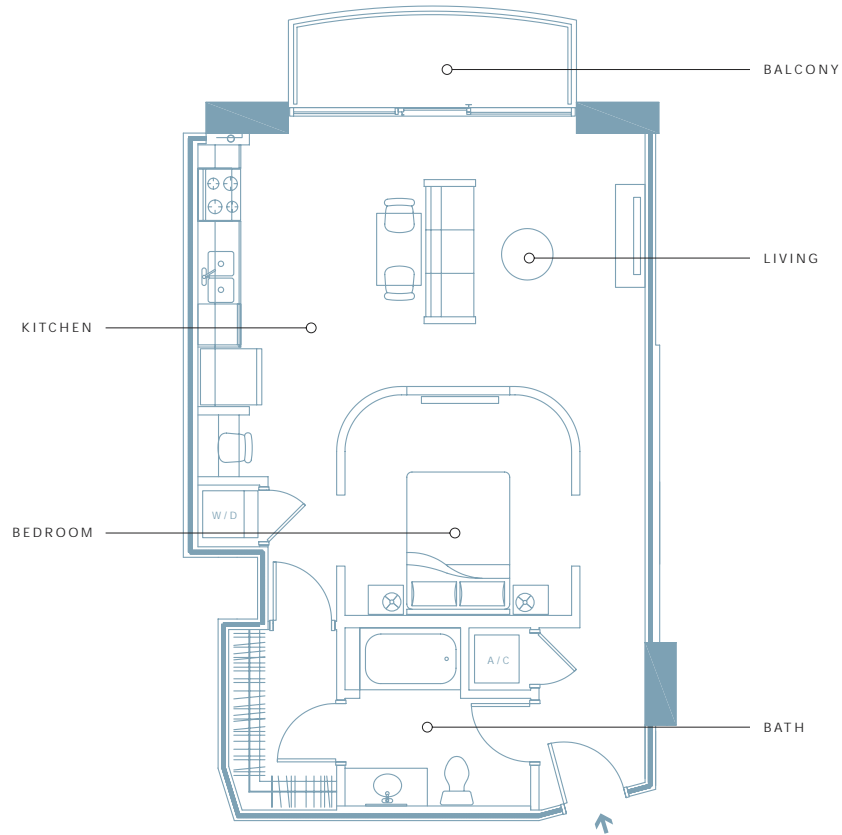

TWELVESM

HOTEL & RESIDENCES

[Also available on floors 17, 18]
Note: also available as unit 04 on floor 7 only

unit 20

one bedroom 812 total sq.ft. / 746 interior sq.ft.