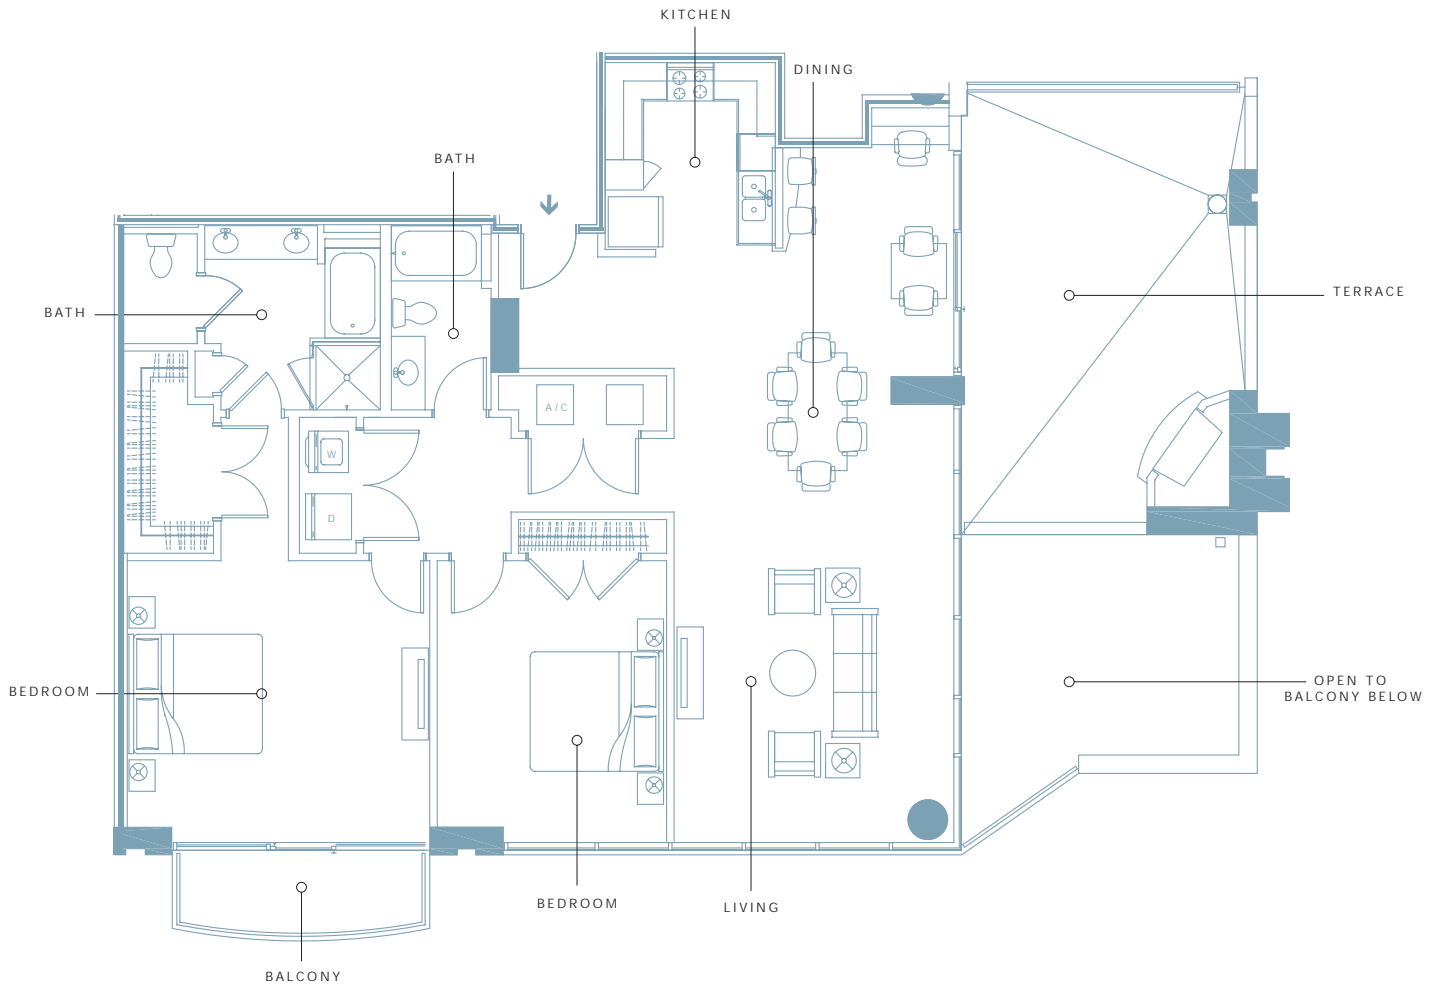

TWELVESM

HOTEL & RESIDENCES

unit 21S

two bedroom 2162 total sq.ft. / 1705 interior sq.ft.