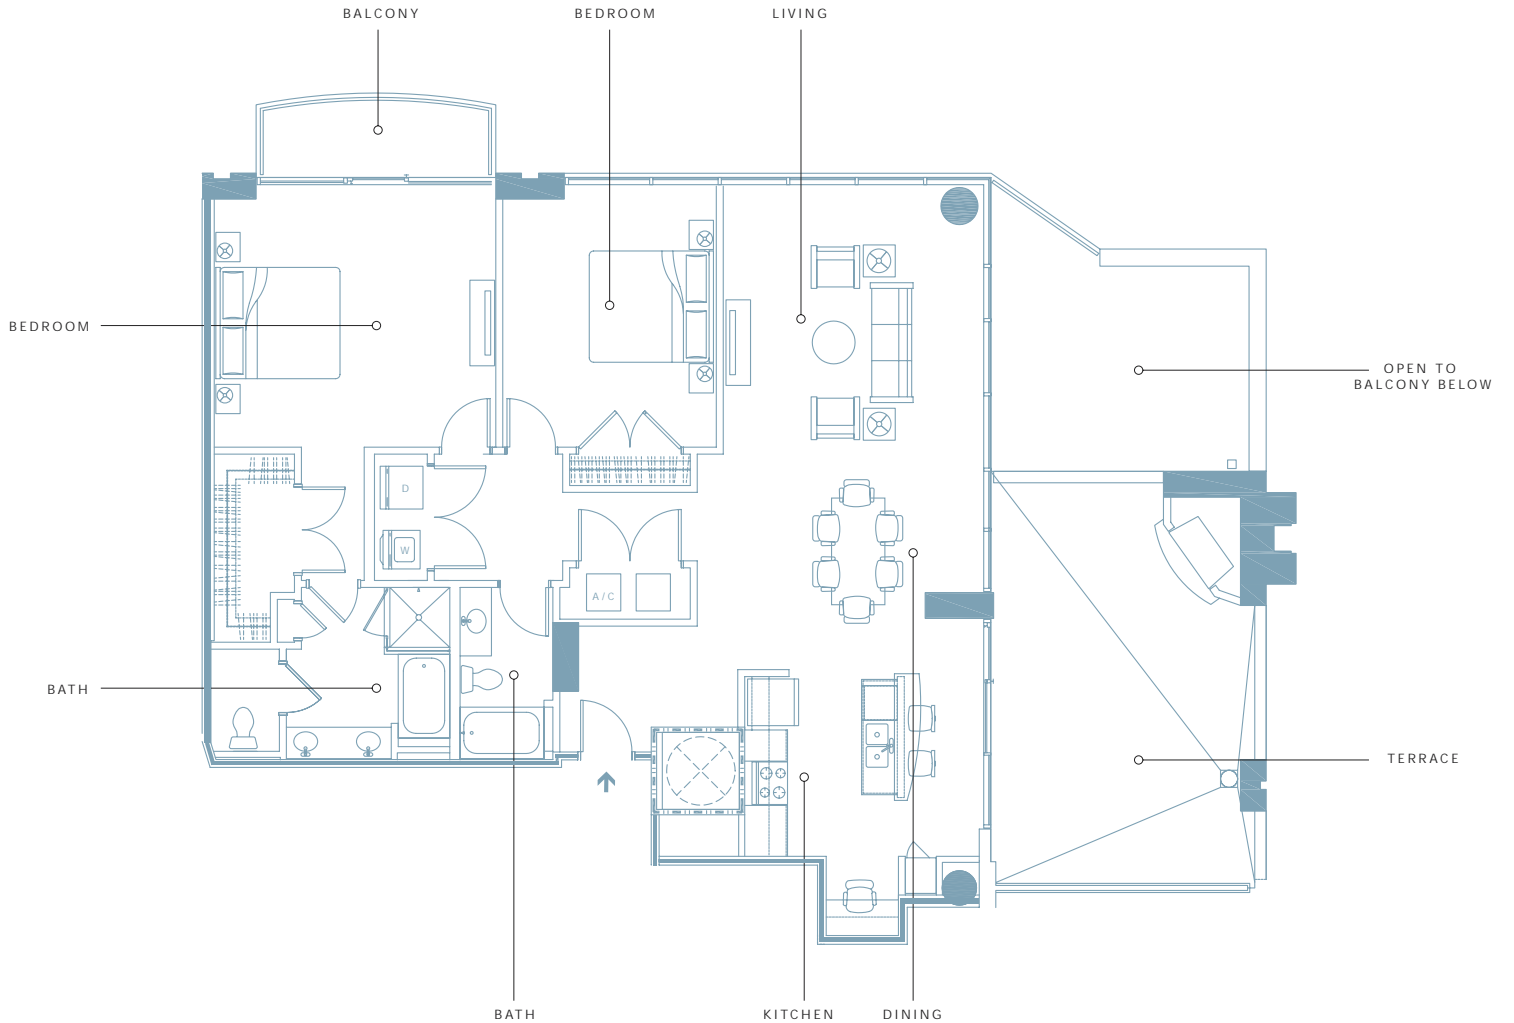

# TWELVE<sup>SM</sup>

HOTEL & RESIDENCES

FLOOR 26

## unit 22S

two bedroom 2147 total sq.ft. / 1690 interior sq.ft.