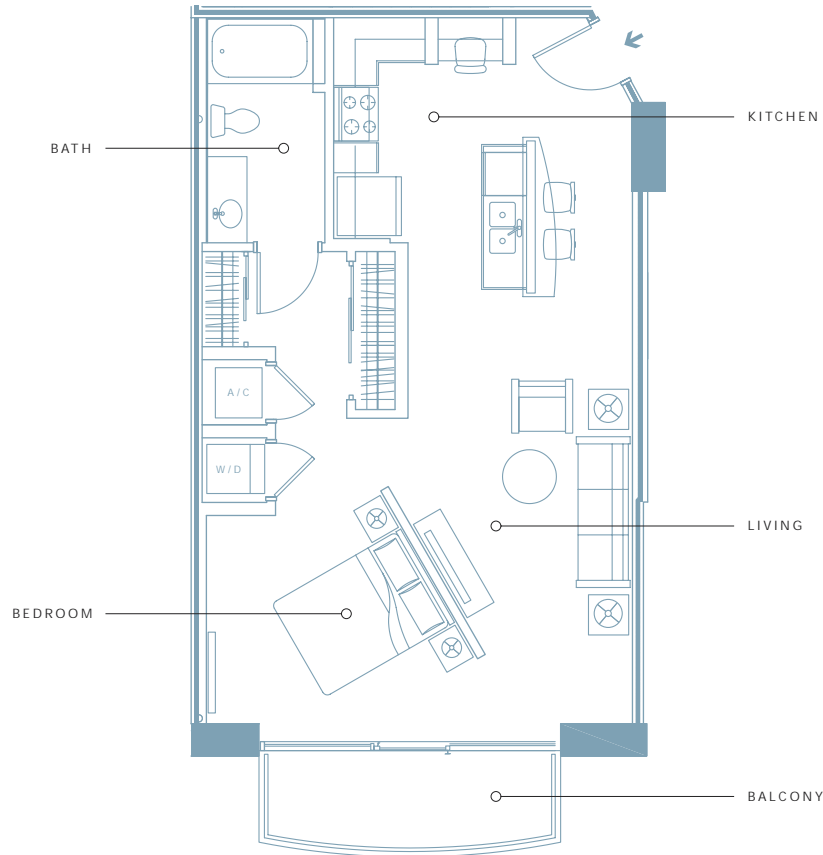

TWELVESM

HOTEL & RESIDENCES

unit 5

one bedroom 761 total sq.ft. / 695 interior sq.ft.