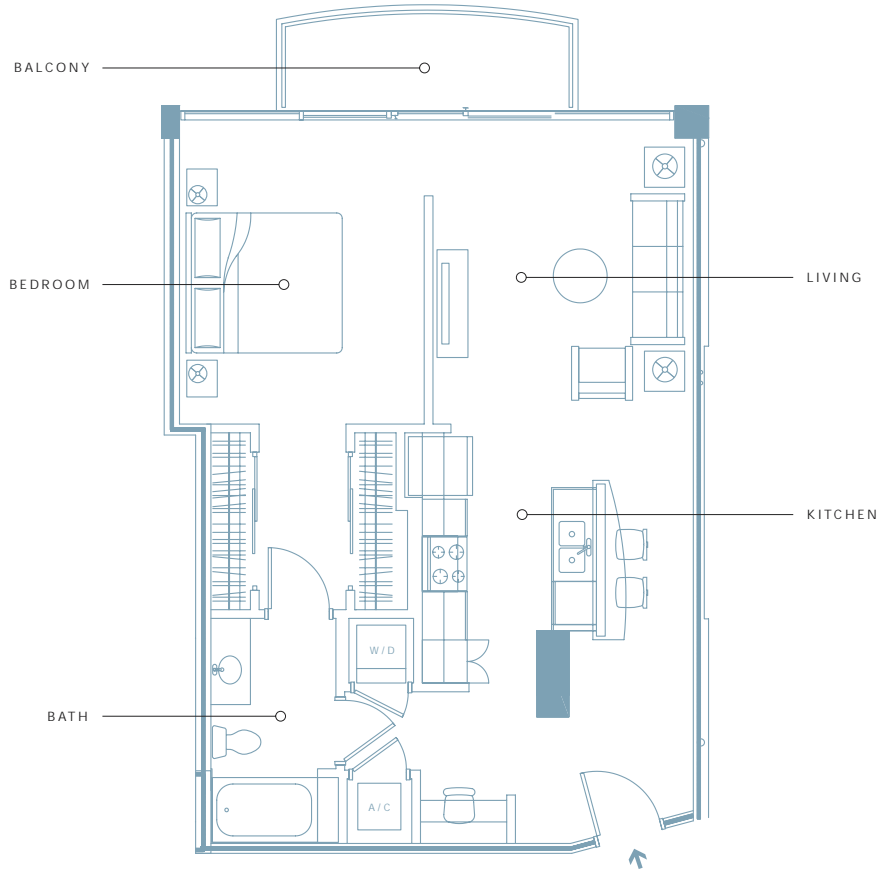

TWELVESM

HOTEL & RESIDENCES

FLOORS 19 - 23

FLOORS 8 - 16

[Also available on floors 17, 18, 24 - 26]

unit 6

one bedroom 877 total sq.ft. / 811 interior sq.ft.