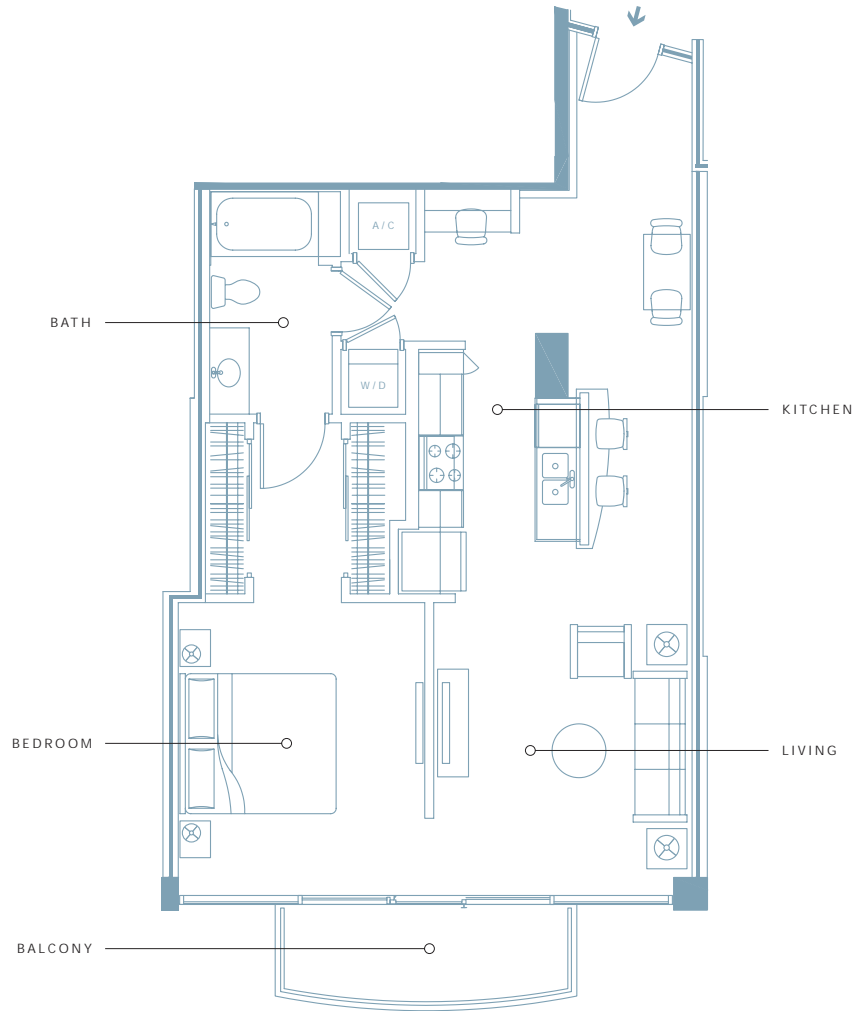

# TWELVE<sup>SM</sup>

HOTEL & RESIDENCES

FLOORS 19 - 23

FLOORS 7 - 16

[ Also available on floors 17, 18, 24 - 26 ]

## unit 7

one bedroom 896 total sq.ft. / 830 interior sq.ft.