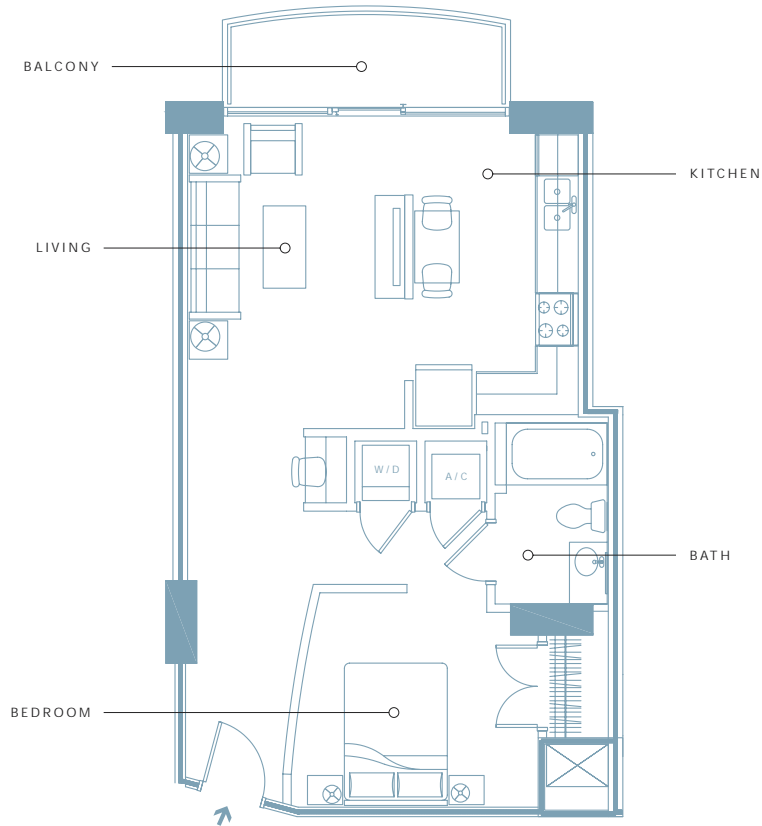

# TWELVE

HOTEL & RESIDENCES

FLOORS 8 - 16

FLOORS 19 - 23

[ Also available on floors 17, 18, 24 - 26 ]

## unit 8

one bedroom 756 total sq.ft. / 690 interior sq.ft.