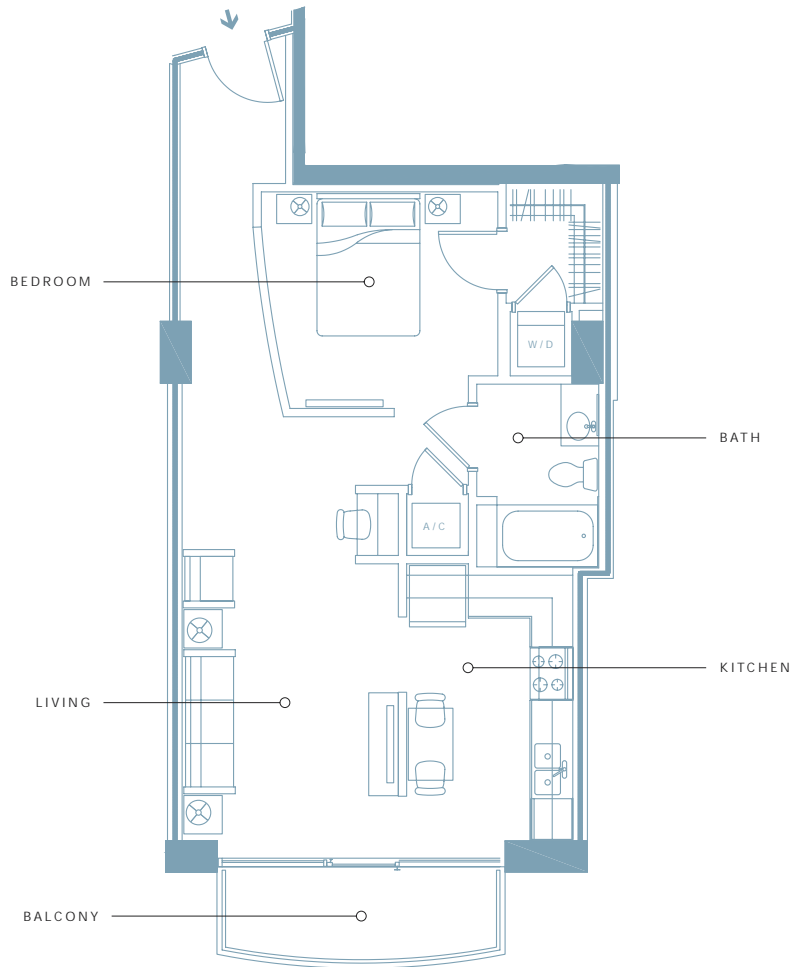

# TWELVE<sup>SM</sup>

HOTEL & RESIDENCES

FLOORS 19 - 23

FLOORS 7 - 16

[ Also available on floors 17, 18, 24 - 26 ]

## unit 9

one bedroom 788 total sq.ft. / 722 interior sq.ft.